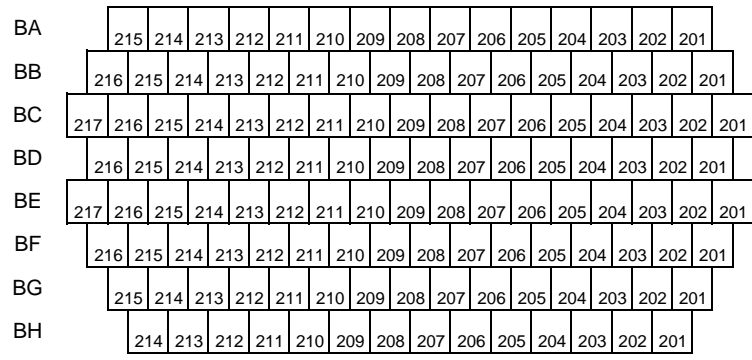

SUNSET CENTER

STAGE

Orchestra	580
Balcony	138
Total Seating	718