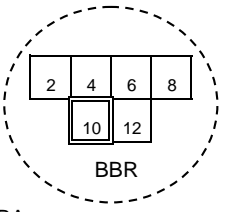

SUNSET CENTER

STAGE

Orchestra	580
Balcony	138
Total Seating	718