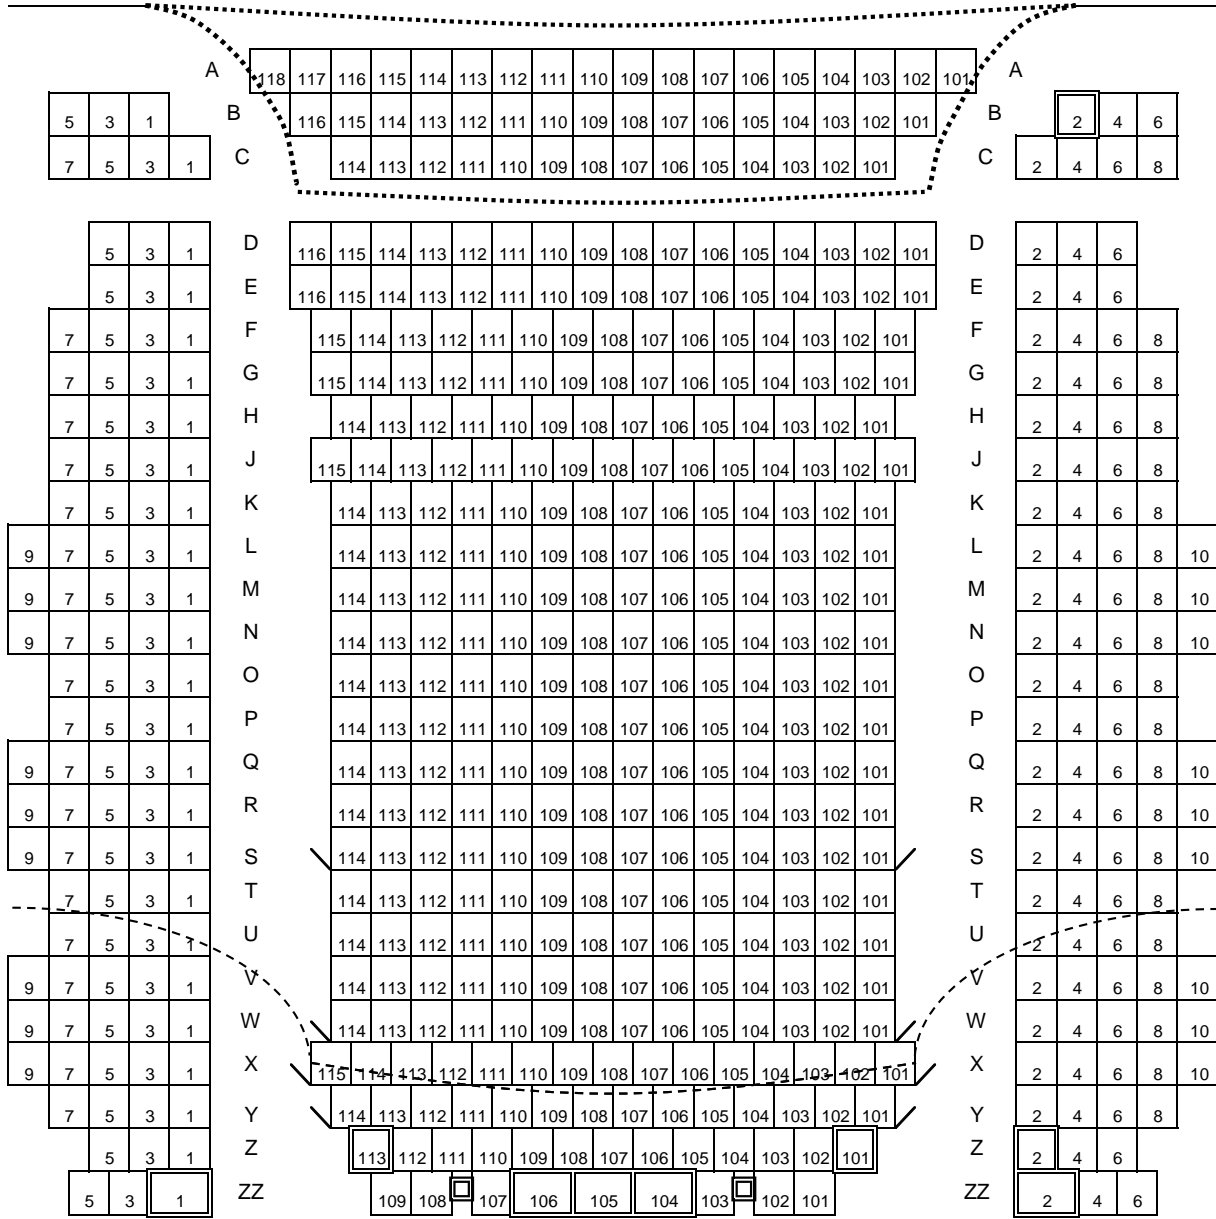

SUNSET CENTER

STAGE

Orchestra	580
Balcony	138
Total Seating	718