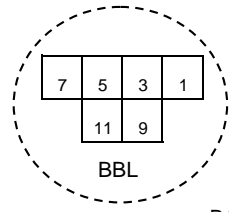

SUNSET CENTER

STAGE

Orchestra	580
Balcony	138
Total Seating	718